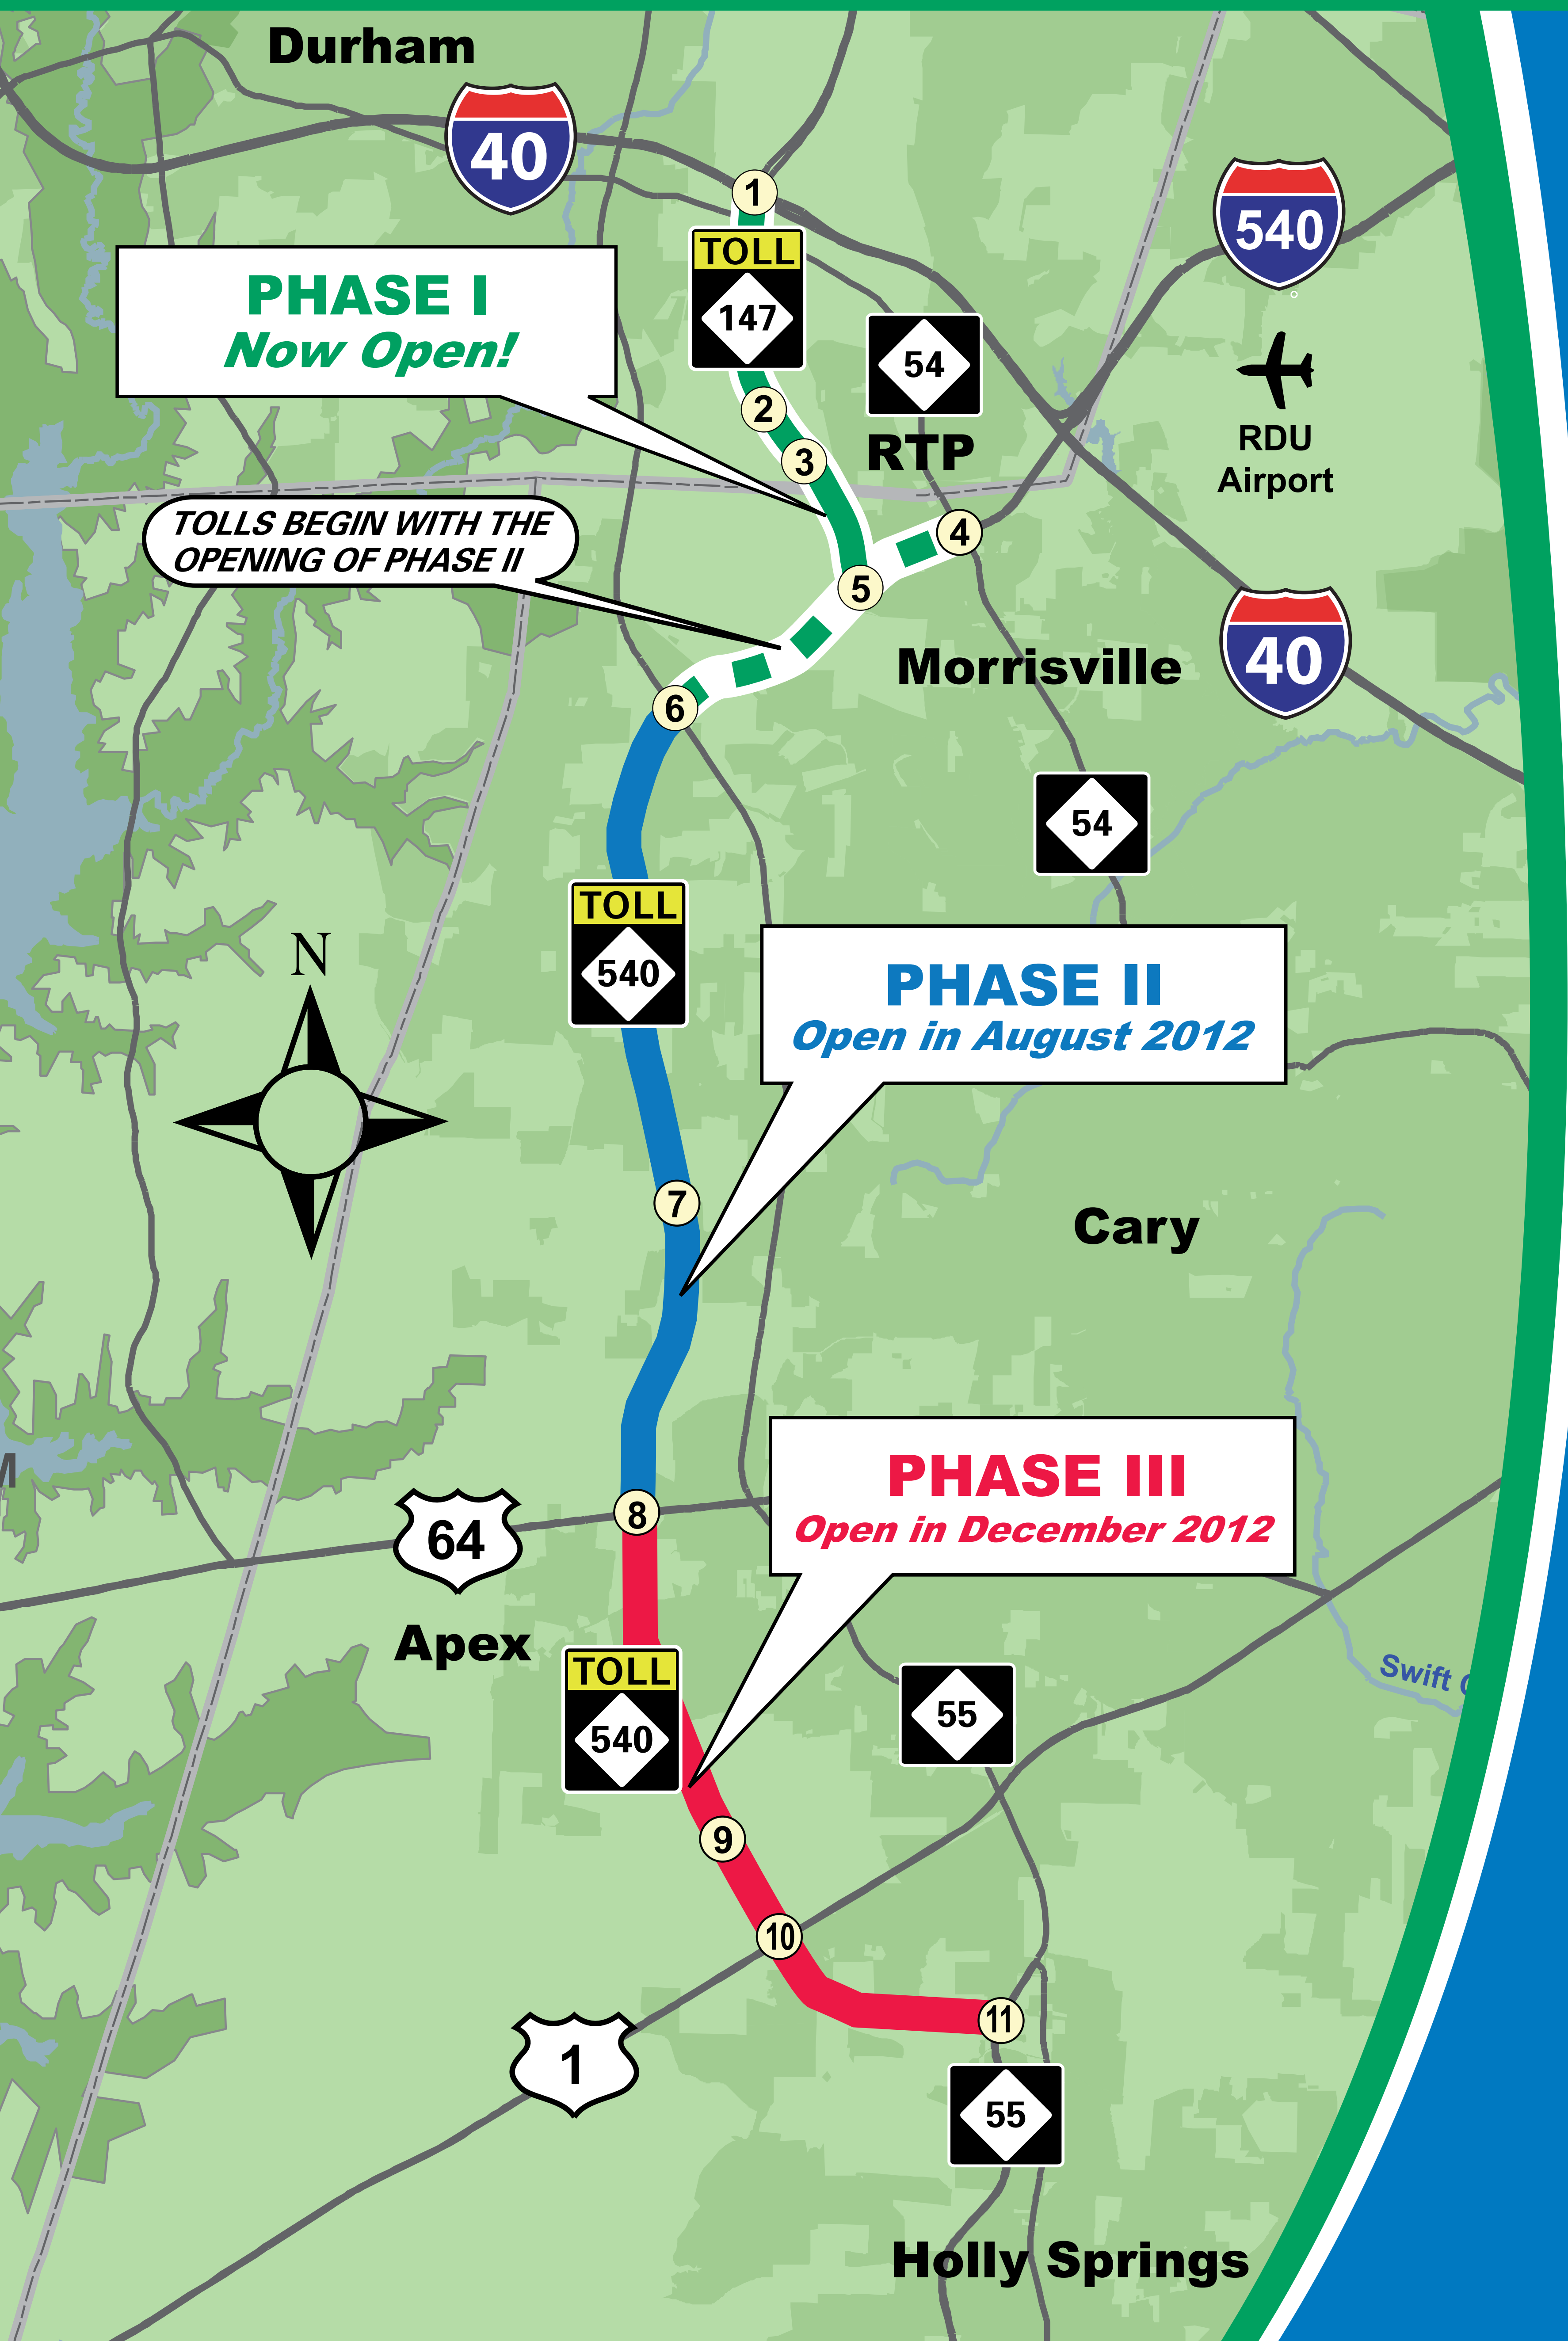

# Triangle Expressway

## INTERCHANGE LOCATIONS

- |               |                            |                           |
|---------------|----------------------------|---------------------------|
| ① I-40        | ④ NC 54 / Chapel Hill Road | ⑧ US 64                   |
| ② Hopson Road | ⑤ Toll NC 540              | ⑨ Old US 1 / Salem Street |
| ③ Davis Drive | ⑥ NC 55 / Apex Highway     | ⑩ US 1                    |
|               | ⑦ Green Level Road         | ⑪ NC 55 Bypass            |